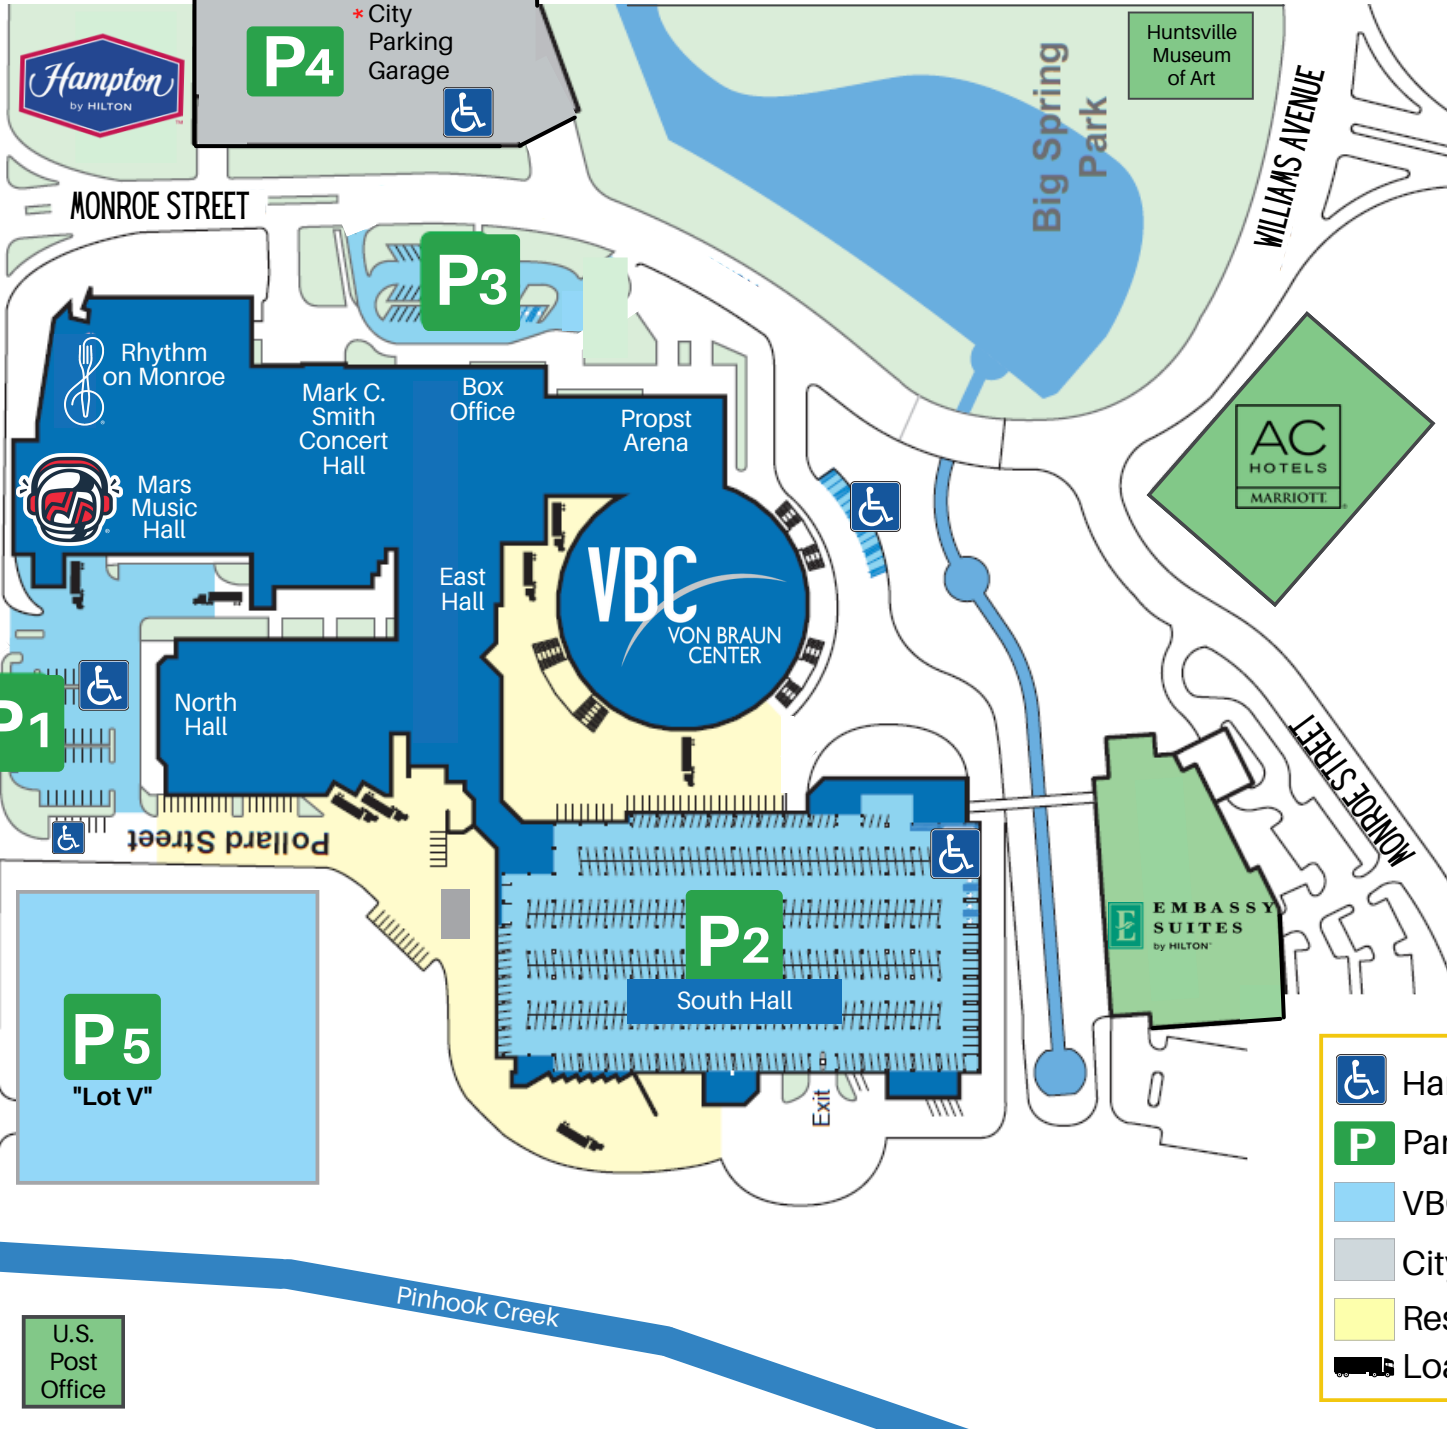

\*Enter Parking Garage from Clinton Ave.

↑  
DOWNTOWN  
HUNTSVILLE

City Parking Garage 

Truist Bank

-  Handicap
-  Parking
-  VBC Parking
-  City Parking
-  Reserved
-  Loading

**P6**  
"Lot K"

U.S. Post Office

↓  
MEMORIAL PARKWAY

CLINTON AVENUE

Pinhook Creek

MONROE STREET

CHURCH STREET

WILLIAMS AVENUE

MONROE STREET

Pollard Street

**P5**  
"Lot V"

**Hampton**  
by HILTON

**P4** \*City Parking Garage 

**P3**

**P1** 

**P2**

**AC**  
HOTELS  
MARRIOTT

**E** EMBASSY SUITES  
by HILTON

**VBC**  
VON BRAUN CENTER

Rhythm on Monroe  
Mars Music Hall  
Mark C. Smith Concert Hall  
Box Office  
Propst Arena  
East Hall  
North Hall

Huntsville Museum of Art

Big Spring Park

Exit